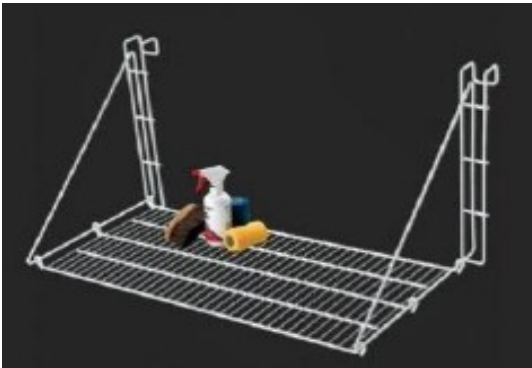

Royal Wire

ITEM #41

Collapsible Folding Hanging Shelf - $50

Royal Wire products come with IQHA award plate